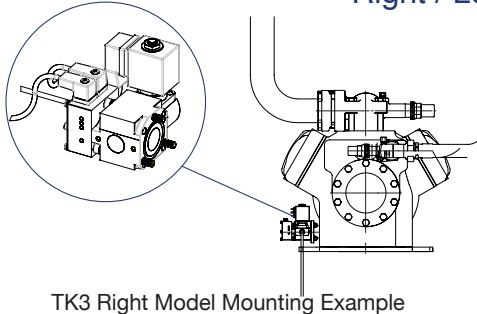

Oil Level Regulator TK3 Adapters Addendum

Right / Left mounting possibilities.

TK3 Right Model Mounting Example

TK3 Left Model Mounting Example

Measures

ADAPTER	"L1"
No adapter (Direct Mounting)	-
1-1/8" - 18 UNEF	34
3/4" NPT	34
3/4/6 holes (50 MM)	50
1" GAS	43
RLK 1" 3/4 - 12 UNF	53,4
M36 X 1,5	45
3/4/6 holes (22 MM)	22
RLK 1" 1/4 - 12 UNF	41,4

Oil Level Regulator TK3

Adapters Addendum

Where:

TK3 selection	Adapter	Code	
0	No Adapter (Direct mounting)		
1	1-1/8" - 18 UNEF	TK3-A001000000000000	
2	3/4" NPT	TK3-A002000000000000	
3	3/4/6 holes flange (also as a spacer 50 mm)	TK3-A003000000000000	
4	1" GAS	TK3-A004000000000000	
5	Rotalock 1" 3/4 - 12 UNF	TK3-A005000000000000	
6	M36 x 1,5	TK3-A006000000000000	
7	3/4/6 holes flange (also as a spacer 22 mm)	TK3-A007000000000000	
8	Rotalock 1" 1/4 - 12 UNF	TK3-A008000000000000	