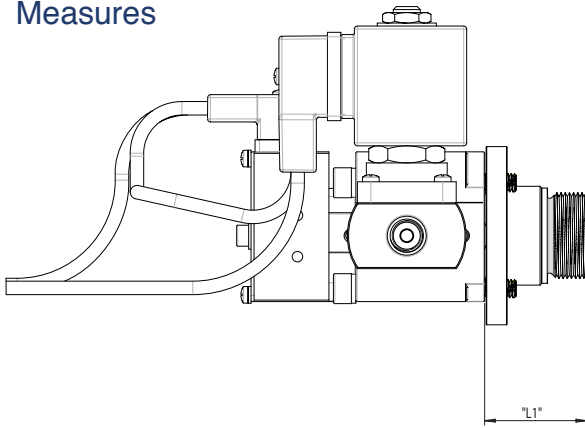

Oil Level Regulator TK3 Adapters Addendum

Right / Left mounting possibilities.

TK3 Right Model Mounting Example

TK3 Left Model Mounting Example

Measures

ADAPTER	"L1"
No adapter (Direct Mounting)	-
1-1/8" - 18 UNEF	34
3/4" NPT	34
3/4/6 holes (50 MM)	50
1" GAS	43
RLK 1" 3/4 - 12 UNF	53,4
M36 X 1,5	45
3/4/6 holes (22 MM)	22
RLK 1" 1/4 - 12 UNF	41,4

Oil Level Regulator TK3

Adapters Addendum

Where:

TK3 selection	Adapter	Code	
0	No Adapter (Direct mounting)		
1	1-1/8" - 18 UNEF	TK3-A001000000000000	
2	3/4" NPT	TK3-A002000000000000	
3	3/4/6 holes flange (also as a spacer 50 mm)	TK3-A003000000000000	
4	1" GAS	TK3-A004000000000000	
5	Rotalock 1" 3/4 - 12 UNF	TK3-A005000000000000	
6	M36 x 1,5	TK3-A006000000000000	
7	3/4/6 holes flange (also as a spacer 22 mm)	TK3-A007000000000000	
8	Rotalock 1" 1/4 - 12 UNF	TK3-A008000000000000	