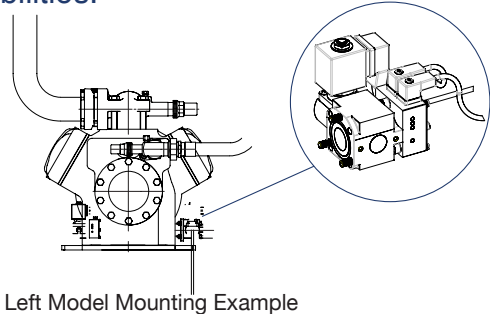

Oil Level Regulator TK3 Adapters Addendum

Right / Left mounting possibilities.

TK3 Right Model Mounting Example

TK3 Left Model Mounting Example

Measures

ADAPTER	"L1"
No adapter (Direct Mounting)	-
1-1/8" - 18 UNEF	34
3/4" NPT	34
3/4/6 holes (50 MM)	50
1" GAS	43
RLK 1" 3/4 - 12 UNF	53,4
M36 X 1,5	45
3/4/6 holes (22 MM)	22
RLK 1" 1/4 - 12 UNF	41,4

Oil Level Regulator TK3

Adapters Addendum

Where:

TK3 selection	Adapter	Code	
0	No Adapter (Direct mounting)		
1	1-1/8" - 18 UNEF	TK3-A001000000000000	
2	3/4" NPT	TK3-A002000000000000	
3	3/4/6 holes flange (also as a spacer 50 mm)	TK3-A003000000000000	
4	1" GAS	TK3-A004000000000000	
5	Rotalock 1" 3/4 - 12 UNF	TK3-A005000000000000	
6	M36 x 1,5	TK3-A006000000000000	
7	3/4/6 holes flange (also as a spacer 22 mm)	TK3-A007000000000000	
8	Rotalock 1" 1/4 - 12 UNF	TK3-A008000000000000	